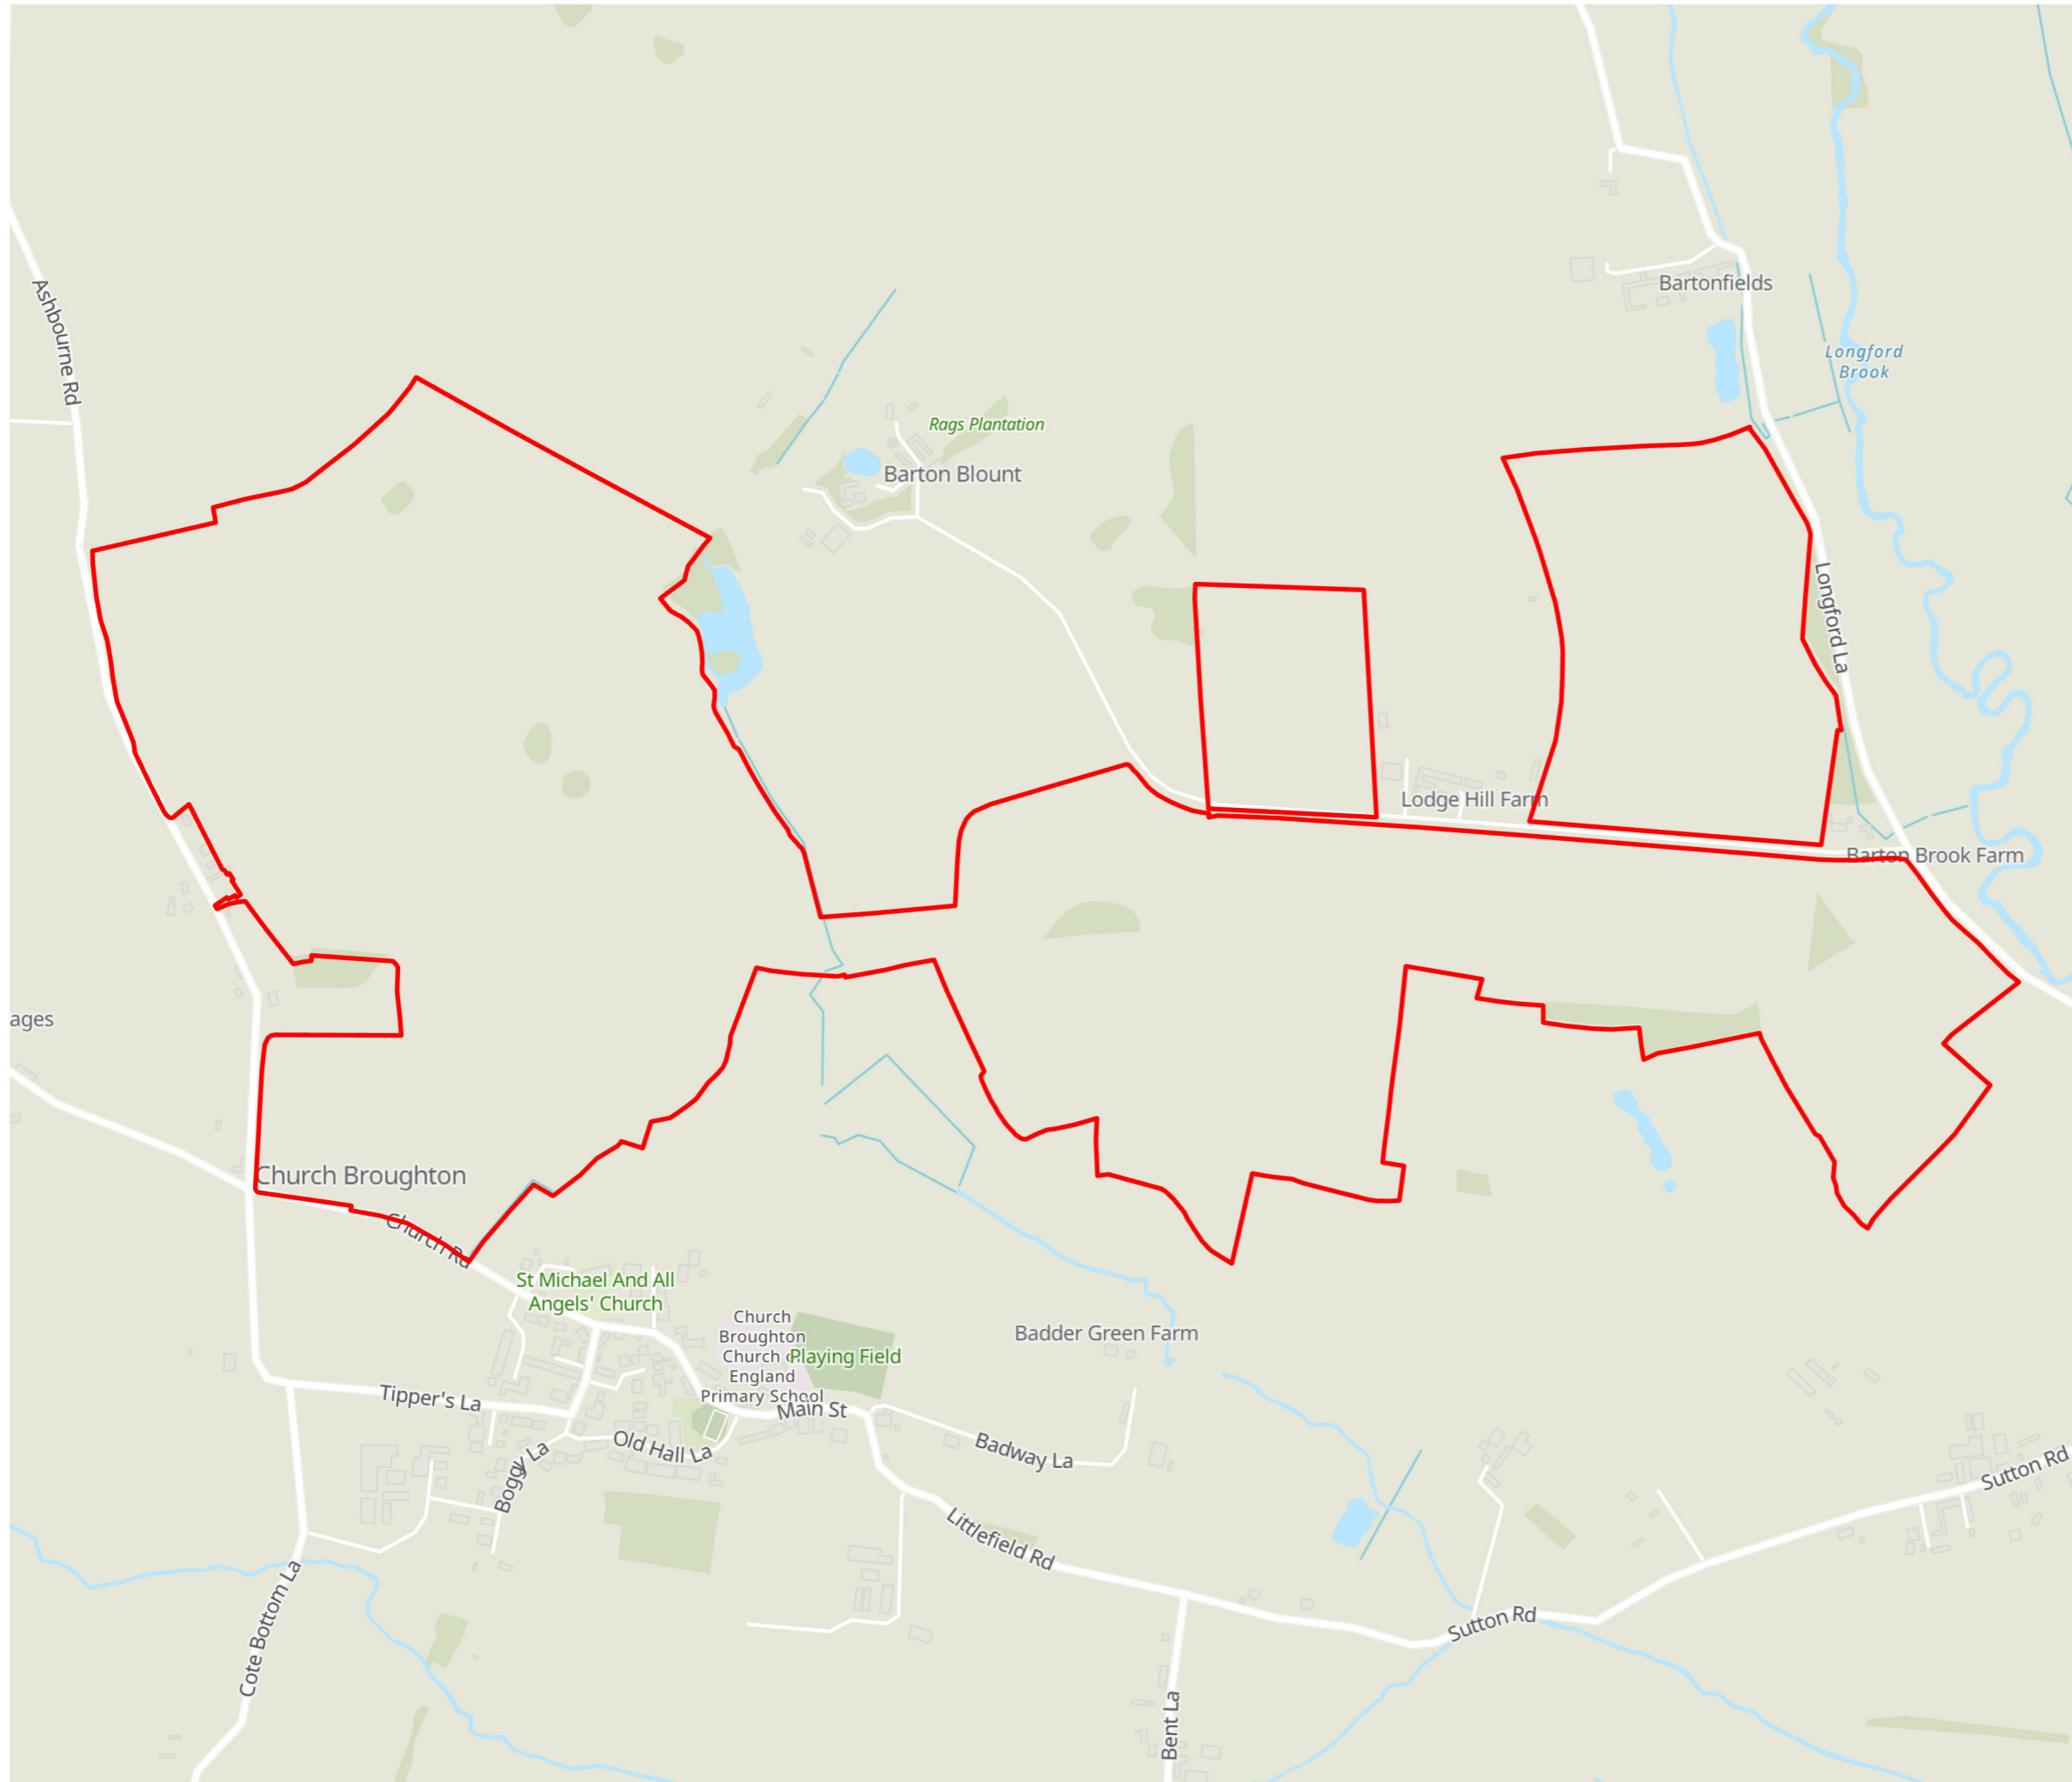

 Parcel B Boundary

Project Details	WIE22180-103: Brockwell Solar Farm – Parcel B
Figure Title	Figure 2: Site Plan
Figure Ref	22180103-WAT-XX-XX-GS-N-770012_P01
Date	April 2026
File Location	Projects\WIE22180-103\GIS\22180103-WAT-XX-XX-GS-N-77